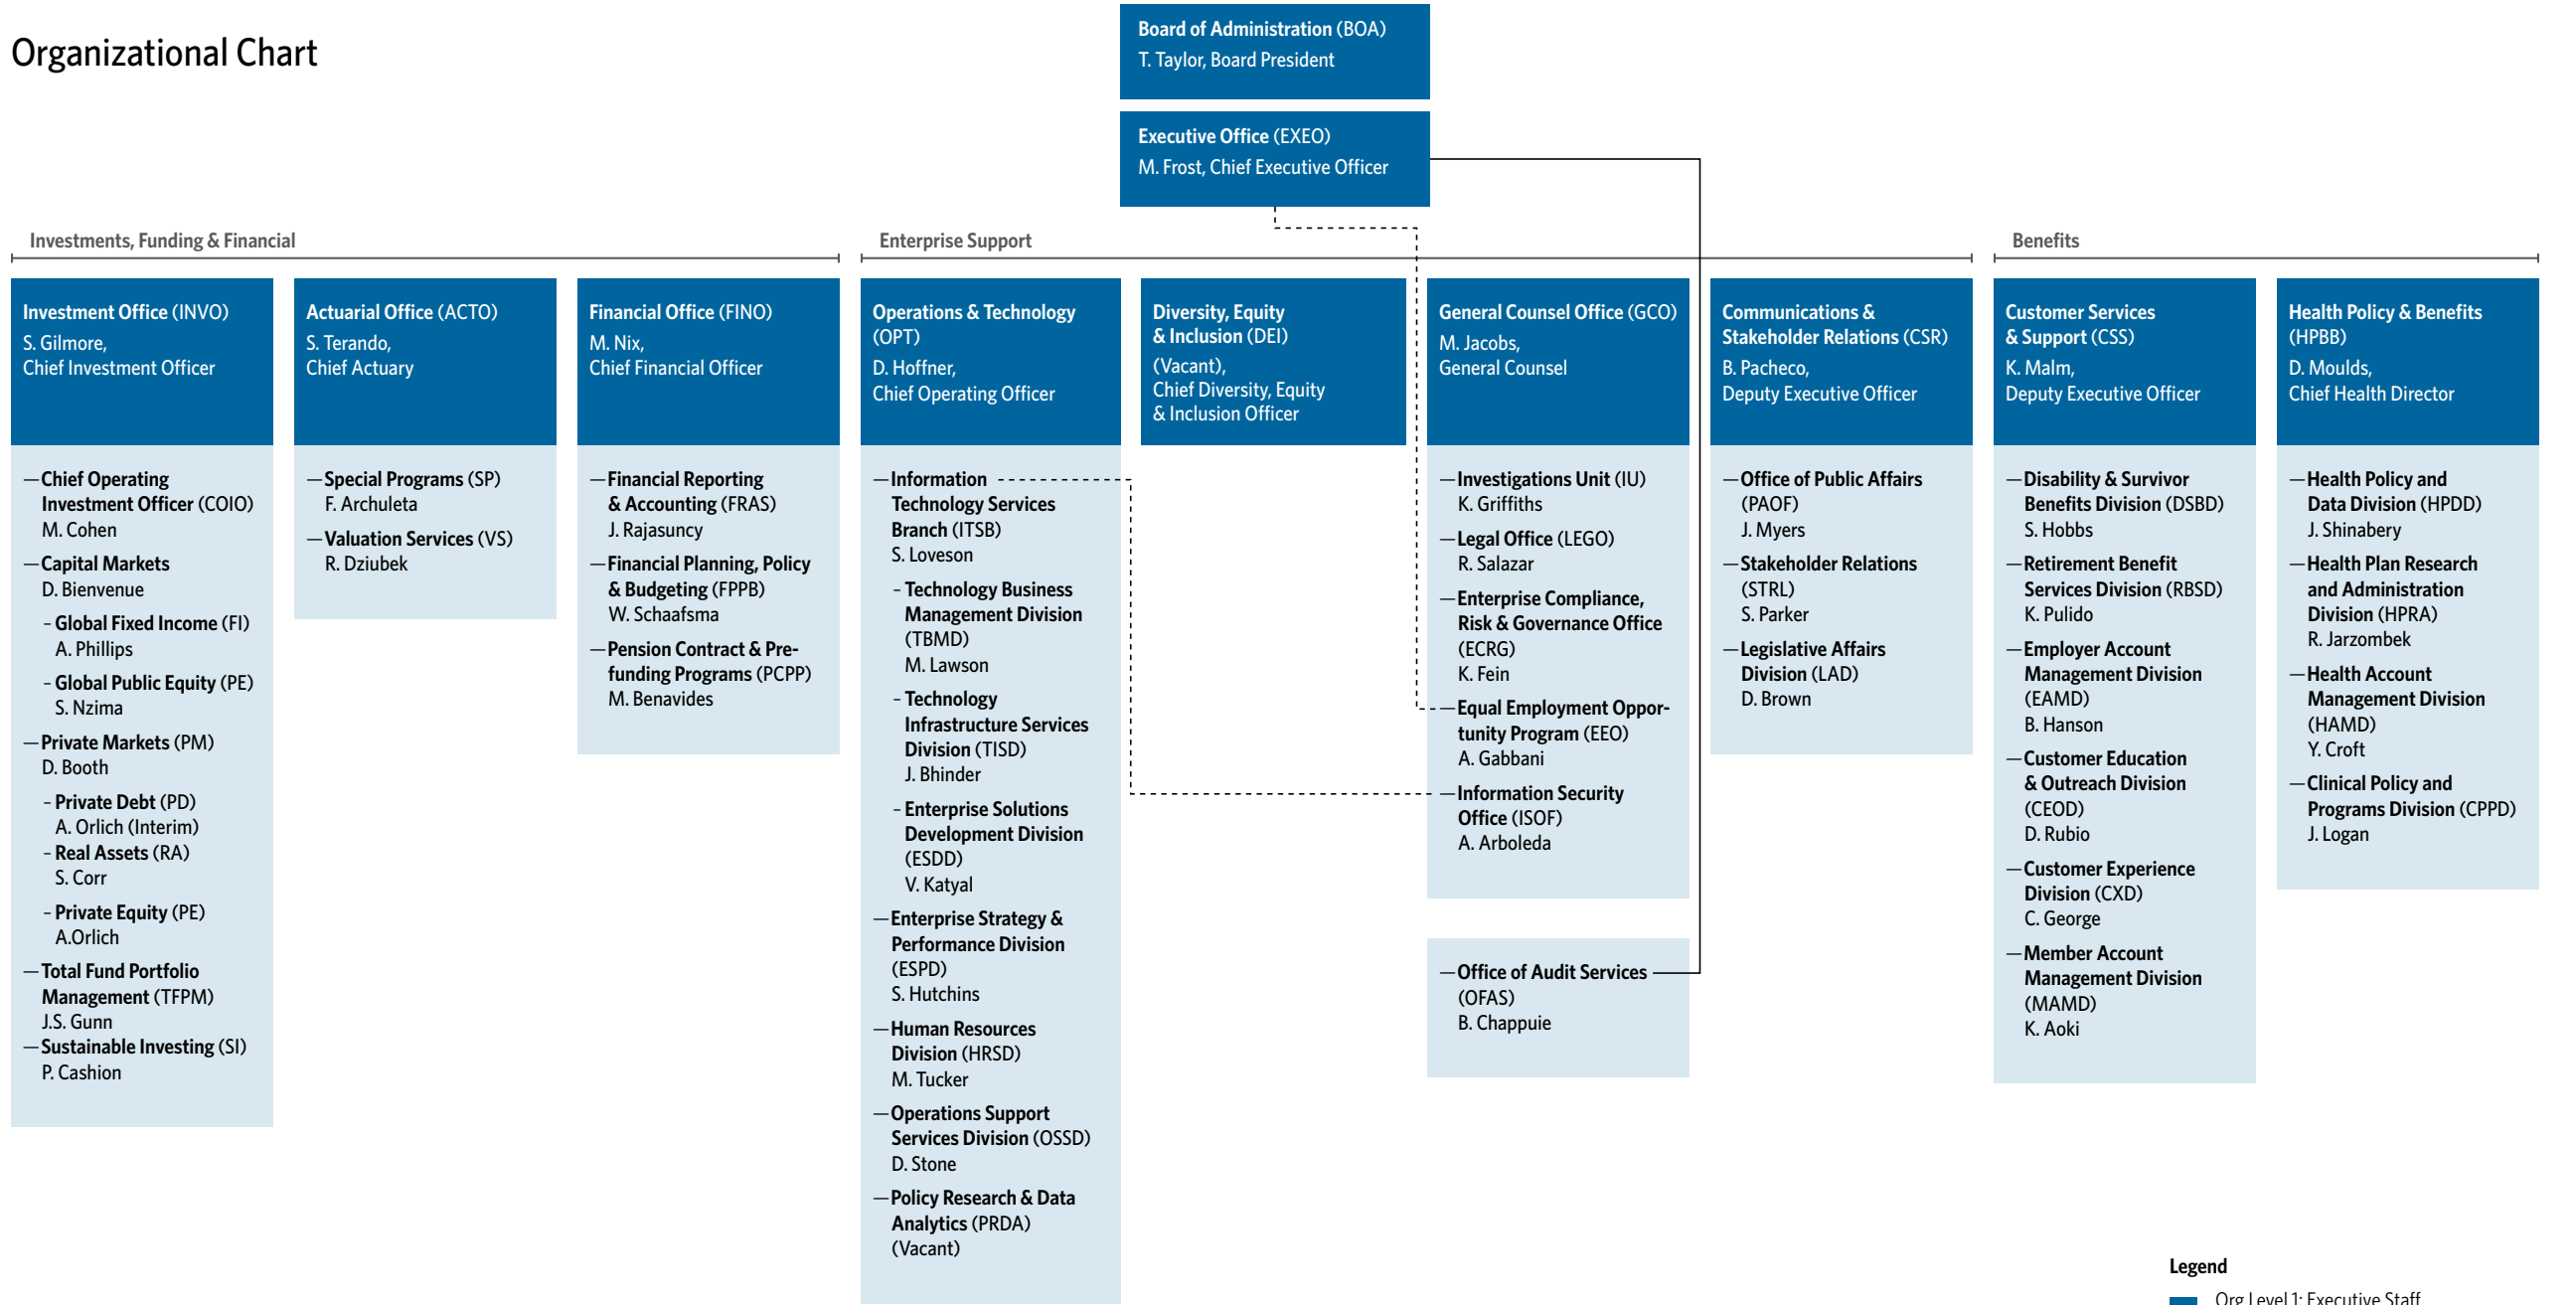

Organizational Chart

- Legend**
- Org Level 1: Executive Staff
 - Org Level 2: Direct Reports to Executive Staff
 - - - Functional reporting relationship
 - Administrative reporting relationship