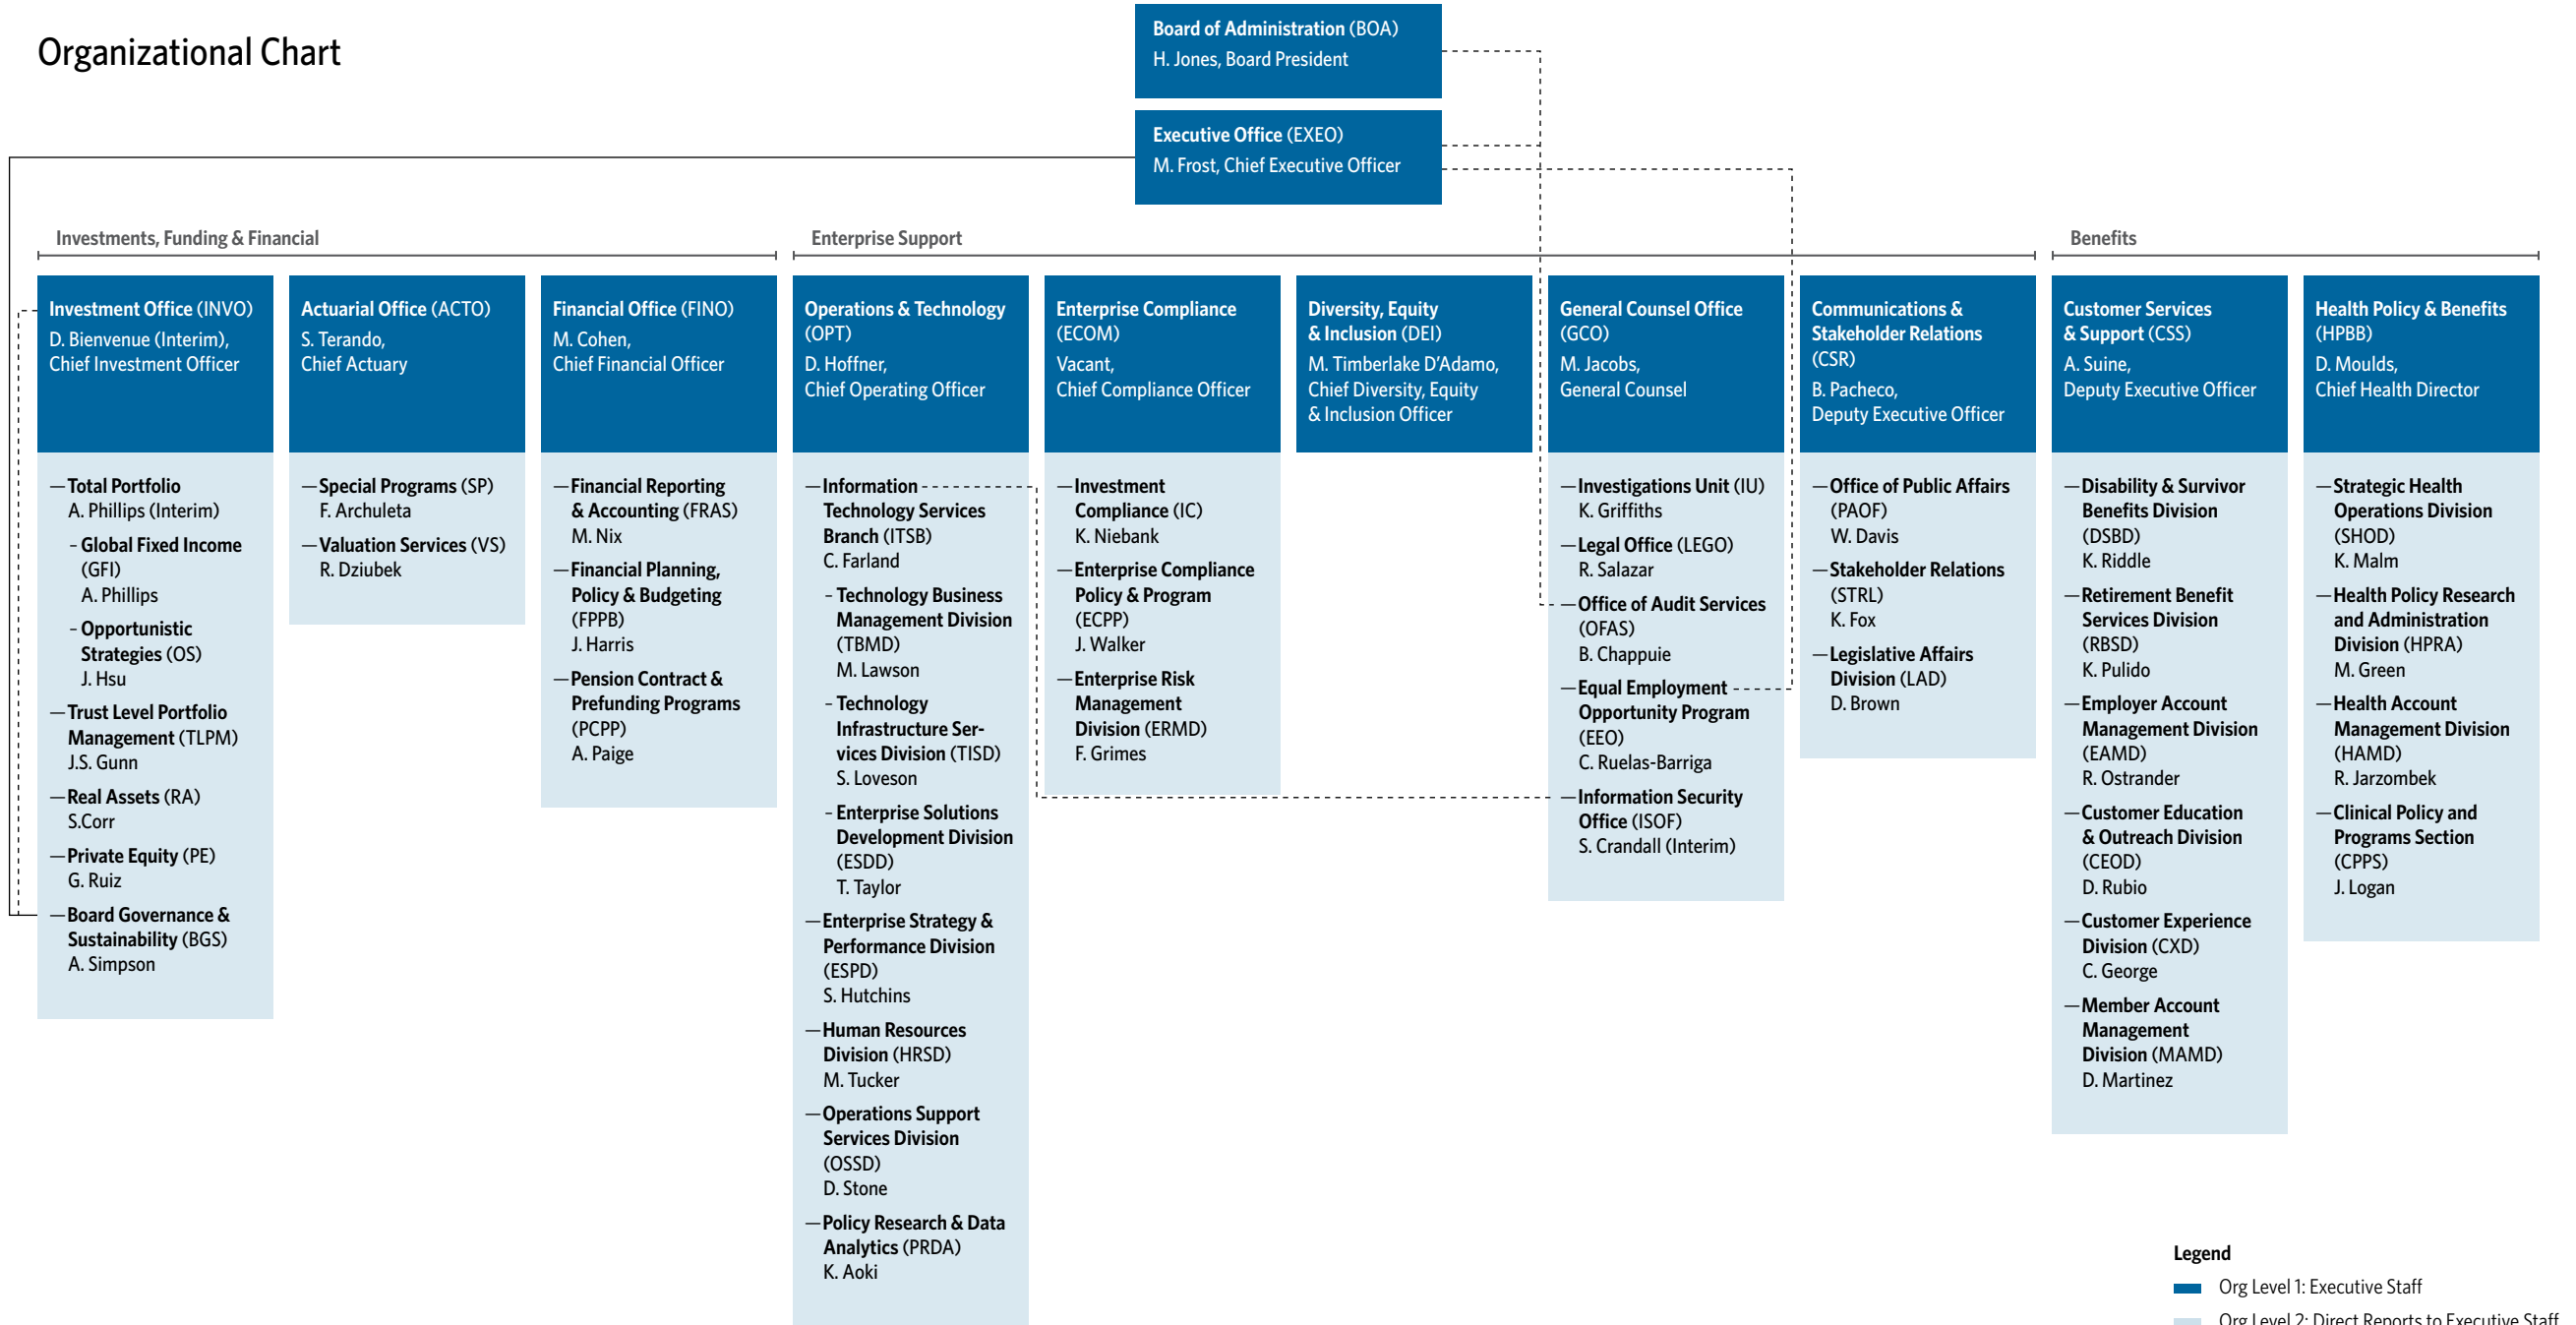

# Organizational Chart

- Legend**
- Org Level 1: Executive Staff
  - Org Level 2: Direct Reports to Executive Staff
  - - - Functional reporting relationship
  - Administrative reporting relationship