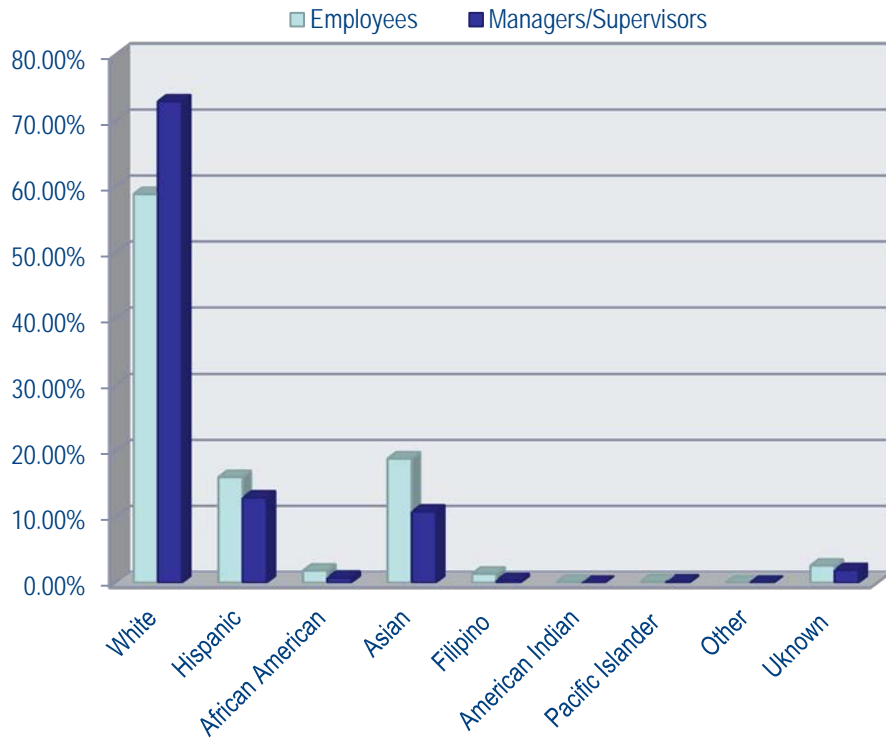

CalPERS Demographics

CalPERS Managers/Supervisors to CalPERS Employees