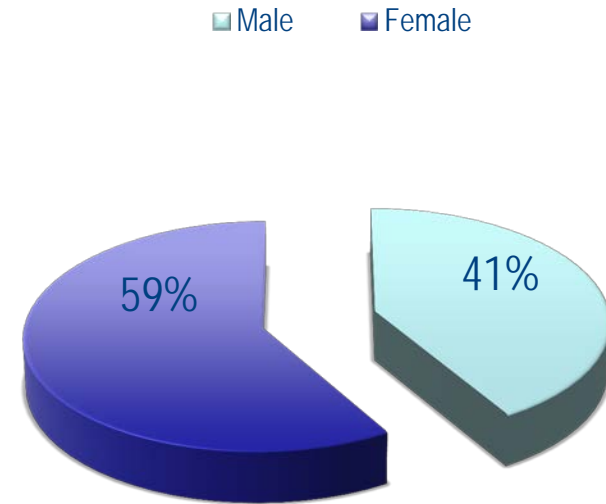

CalPERS Employees by Gender

Data Source: my|CalPERS Member data (non-retiree and retiree) is current as of July 2014. CalPERS employees and managers/supervisors are subsets of the CalPERS member population. Ethnic group data provided is provided by Epsilon. The classification of ethnic group was based on the Member First Name, Last Name and Address.