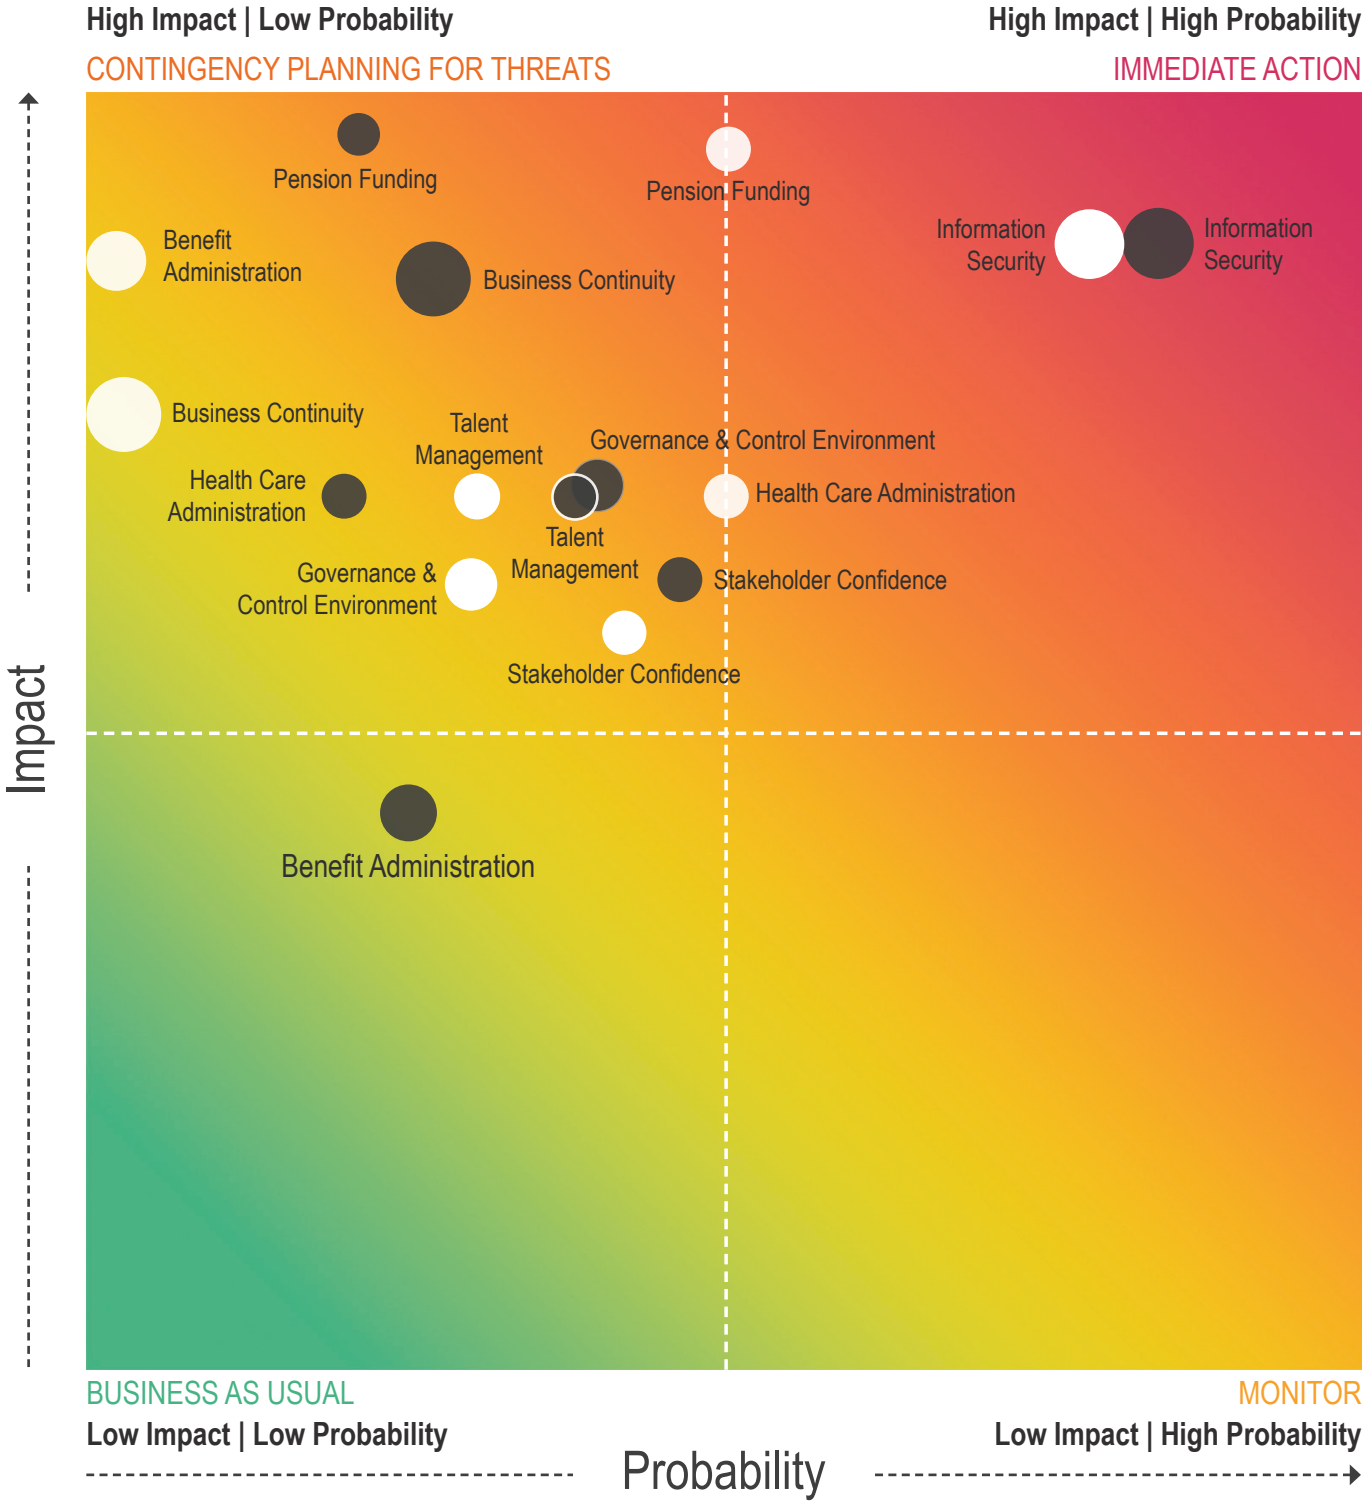

2019 ENTERPRISE RISK MANAGEMENT HEAT MAP

● 2018 ○ 2019 Proposed

Velocity
Larger size bubble indicate greater velocity

● Over a year ● Several months ● Few months ● Days to a few months ● Instantaneous